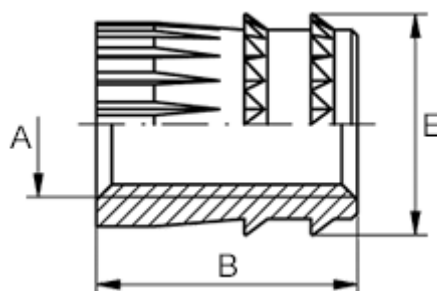

Data Sheet

Article number: 12830000030800
Description: KLEE-coil 830 000 030.800
M3 Brass

Measures

Female thread A	= M3
Length B	= 5.0
Max outer diameter E	= 6.0
Number of cramping feathers	= 1
Recommended bore diameter	= 4.9 to 5